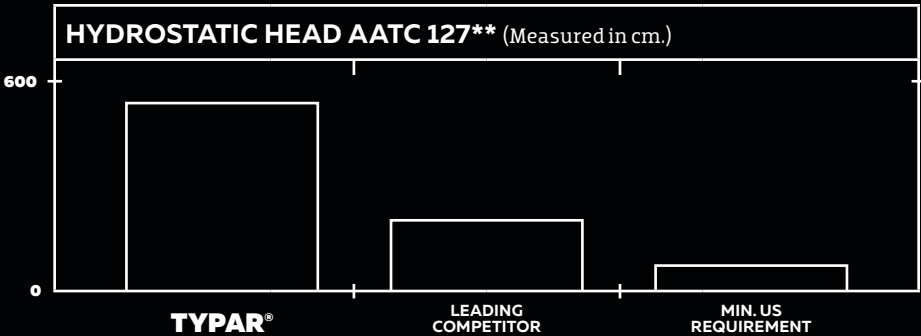

HARDCORE ABILITY TO DELIVER HOLDOUT.

Shutting down water and air infiltration is a primary duty. On both tasks, we excel. TYPAR® BuildingWrap stops moisture from reaching wall cavities and provides a superior level of air blockage. With the whole system at work, gaps, cracks, and wall penetrations are sealed off, too.

**Based on published results for hydrostatic head test according to AATC 127 testing.