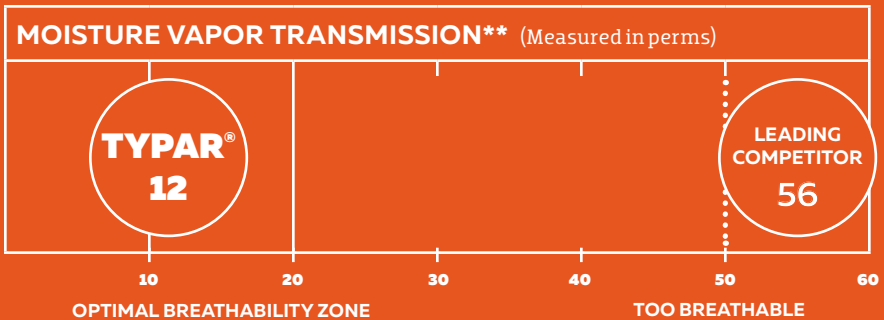

No. **4**

BREATHABILITY, TOTALLY OPTIMIZED.

Water holdout is part of what makes TYPAR BuildingWrap tough. But the ability to let moisture vapor escape the wall is what makes it smart. With TYPAR® you get the optimal balance of holdout and breathability. Which is exactly what you want to prevent mold and rot.

**Based on published results according to ASTM E96-05 Procedure A testing. Competitor results based on published data.